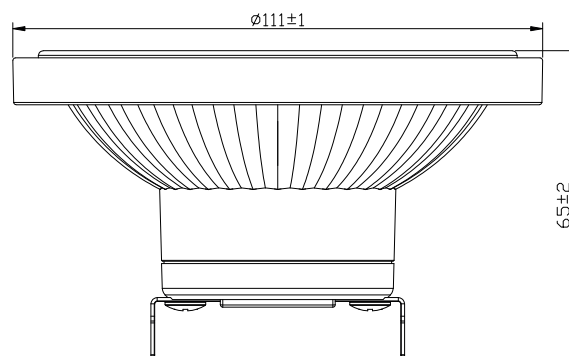

TECHNICAL DATA

TYPE

Professional LED Spot for Interior Lighting.

Model:	
Format:	Round
Location:	Interior
Wattage:	15W
Materials:	-
Led Color:	3000K / 4000K / 6500K
Product Dimension:	111*66mm
IP Code:	20
Fixation:	Recessed
CRI :	80
Lumen Output:	1500LM
Frequency:	50/60 Hz
Beam Angle:	15°, 45°

DIMENSION DRAW

INDOOR